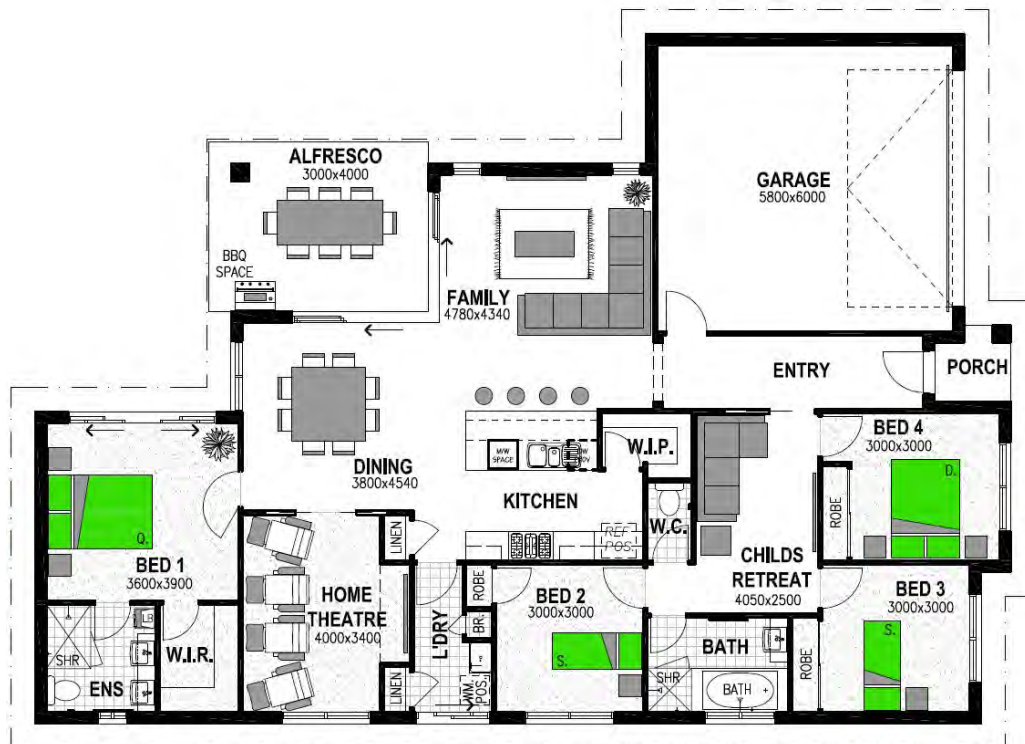

MILFORD 216