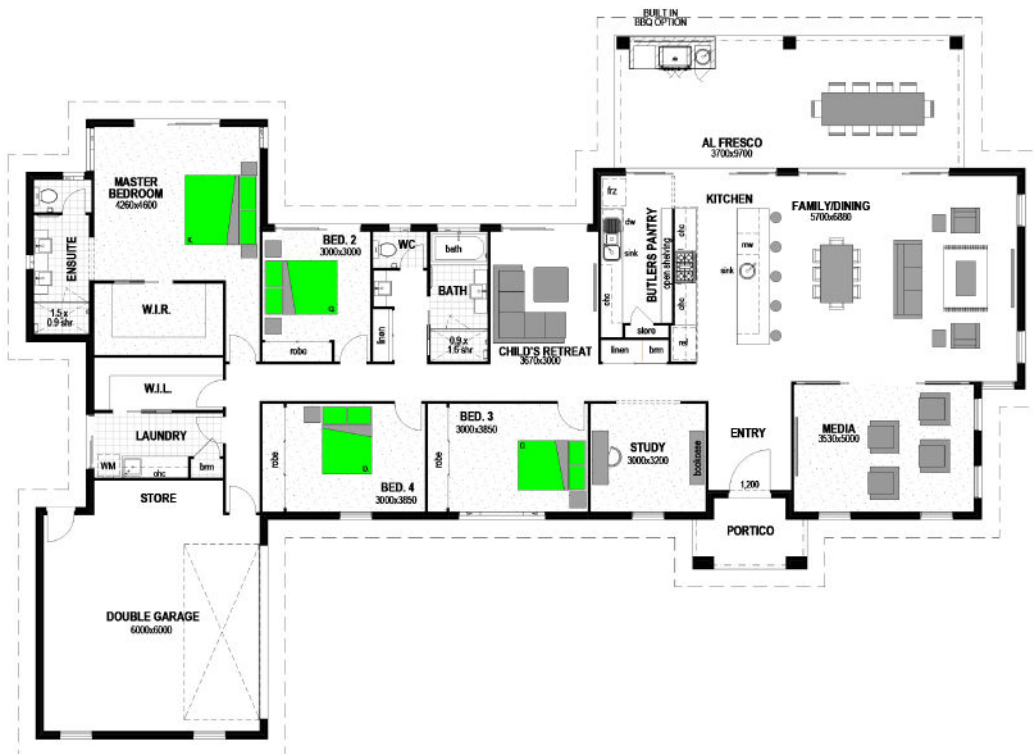

4 BED - 2 BATH - 2 CAR - MEDIA - STUDY - CHILD'S RETREAT

SKILLION FACADE

## Floor Area

Porch	5.6m <sup>2</sup>	Width	27.73m
Alfresco	35.9m <sup>2</sup>	Length	19.50m
Garage	44.0m <sup>2</sup>		
Living	245.3m <sup>2</sup>	Typical Frontage	30.73m+
<b>TOTAL</b>	<b>(35.61 sqs) 330.8m<sup>2</sup></b>	Dimensions shown are for Classic Façade.	