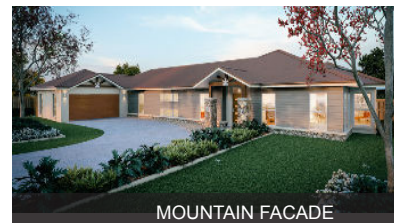

4 BED - 2 BATH - 2 CAR - MEDIA - STUDY - CHILD'S RETREAT

SKILLION FACADE

## Floor Area

Porch	5.6m <sup>2</sup>	Width	27.73m
Alfresco	35.9m <sup>2</sup>	Length	19.50m
Garage	44.0m <sup>2</sup>		
Living	245.3m <sup>2</sup>	Typical Frontage	30.73m+
<b>TOTAL</b>	<b>(35.61 sqs) 330.8m<sup>2</sup></b>	Dimensions shown are for Classic Façade.	