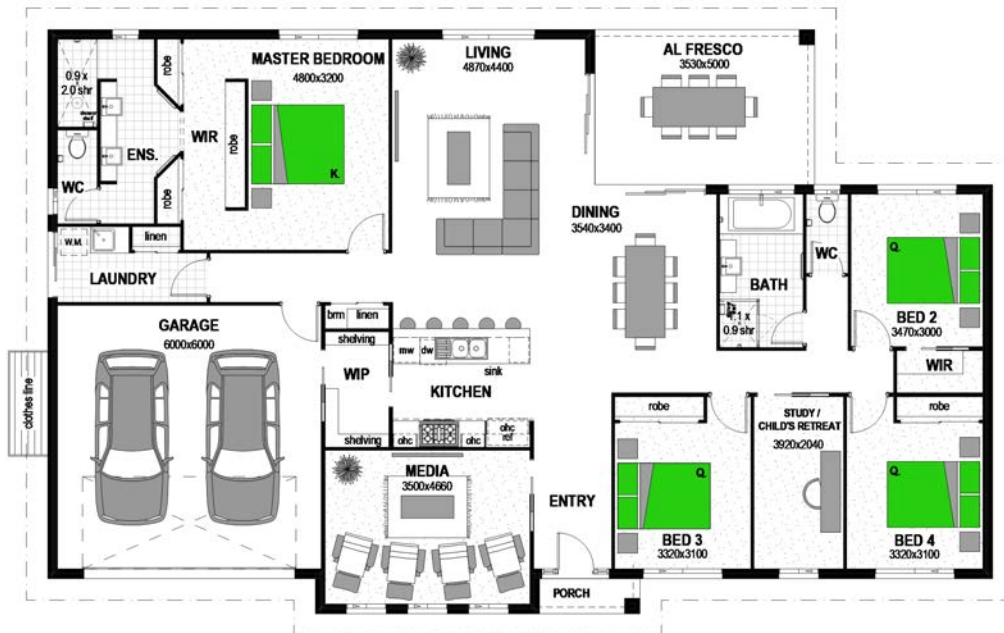

4 BED - 2 BATH - 2 CAR - MEDIA - STUDY / CHILD'S RETREAT

MOUNTAIN FAÇADE

HAHEI 260

CLASSIC FAÇADE

FEDERATION FAÇADE

Floor Area

Porch	1.83m ²	Width	21.50m
Garage	38.66m ²	Length	13.30m
Alfresco	17.65m ²		
Living	202.20m ²	Typical Frontage	24.50m+
TOTAL	(28.02sqsq) 260.34m²	Dimensions shown are for Classic Façade.	