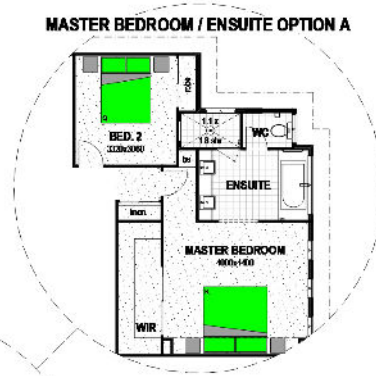

URBAN FACADE

PIHA 303

Floor Area

Porch	2.90m ²	Width	11.35m
Alfresco	13.50m ²	Length	18.51m
Garage	36.80m ²		
Living	251.70m ²	Typical Frontage	14.35m+
TOTAL	(32.82 sqs) 304.90m²	Dimensions shown are for Classic Façade.	