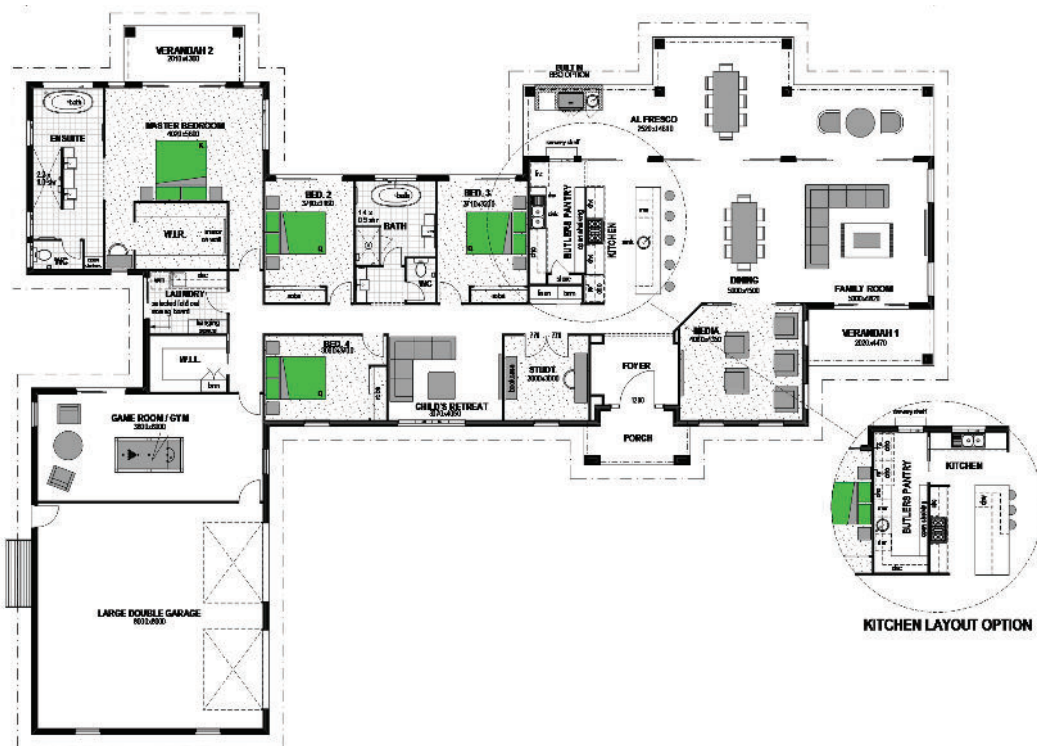

4 BED - 2 BATH - 2 CAR - MEDIA - STUDY - GYM - CHILD'S RETREAT

CLASSIC FAÇADE

PAUANUI 450 GRANDE

Floor Area

Porch	6.0m ²	Width	32.2m
Alfresco	45.3m ²	Length	25.1m
Garage	69.4m ²		
Living	312.6m ²	Typical Frontage	35.2m+
Verandah 1	9.0m ²		
Verandah 2	8.6m ²		
TOTAL	(48.53 sqs) 450.9m²	Dimensions shown are for Classic Façade.	