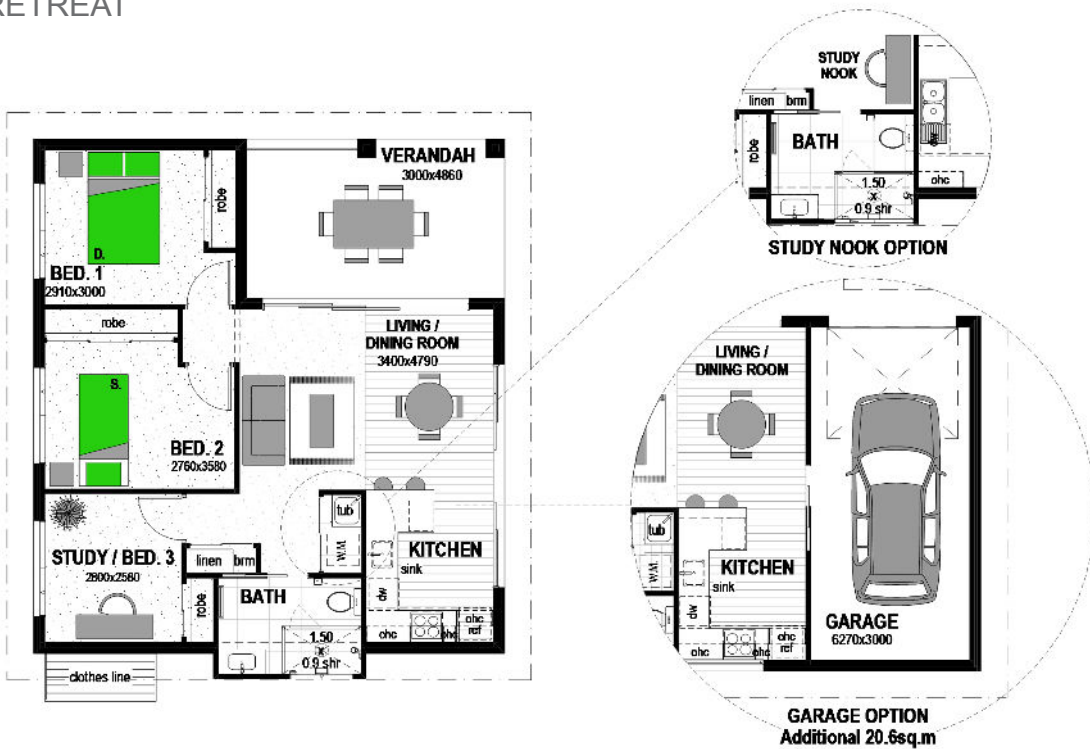

3 BED - 1 BATH

CLASSIC FACADE

# TAIRUA 88

RETREAT

## Floor Area

Living	73.12m <sup>2</sup>	Width	10.17m
Verandah	14.58m <sup>2</sup>	Length	8.88m
<b>TOTAL</b>	<b>(9.44 sqs) 87.70m<sup>2</sup></b>	Typical Frontage	13.17m+

Dimensions shown are for Classic Façade.