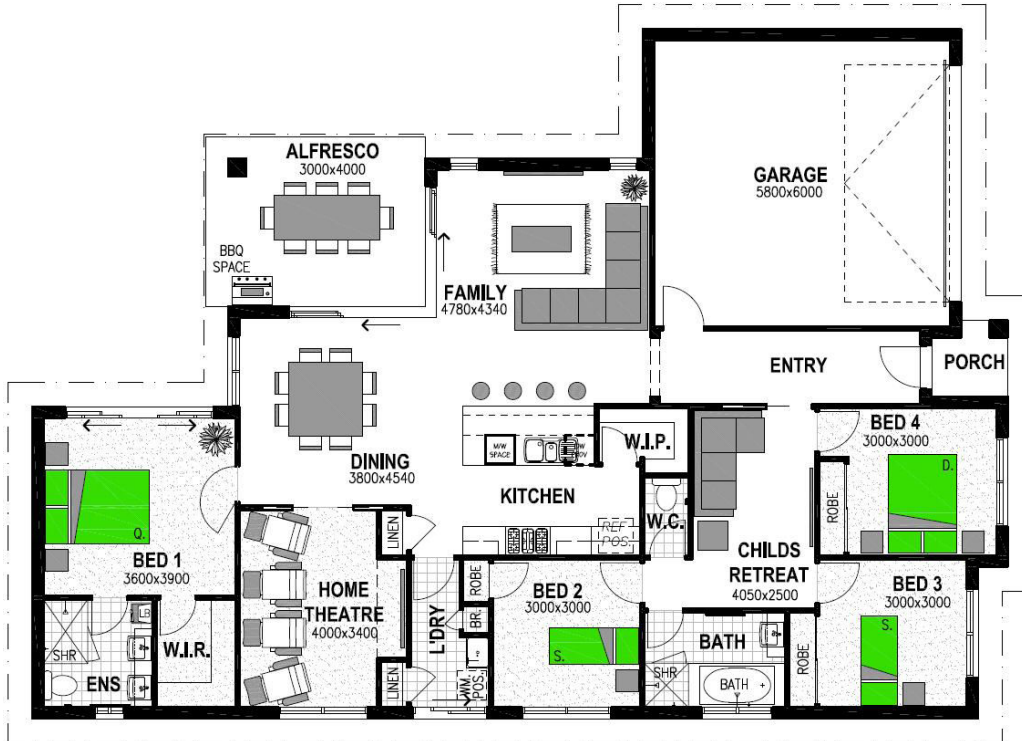

4 BED - 2 BATH - 2 CAR - CHILD'S RETREAT - MEDIA

CLASSIC FACADE

# MILFORD 216

HAMPTONS FACADE

COAST FACADE

URBAN FACADE

MOUNTAIN FACADE

PORTICO FACADE

SKILLION FACADE

ALPINE FACADE

## Floor Area

Porch	2.1m <sup>2</sup>	Width	13.9m
Garage	38.1m <sup>2</sup>	Length	19.7m
Alfresco	12.0m <sup>2</sup>		
Living	163.5m <sup>2</sup>	Typical Frontage	16.9m+
<b>TOTAL</b>	<b>(23.2sq) 215.8m<sup>2</sup></b>	Dimensions shown are for Classic Façade.	