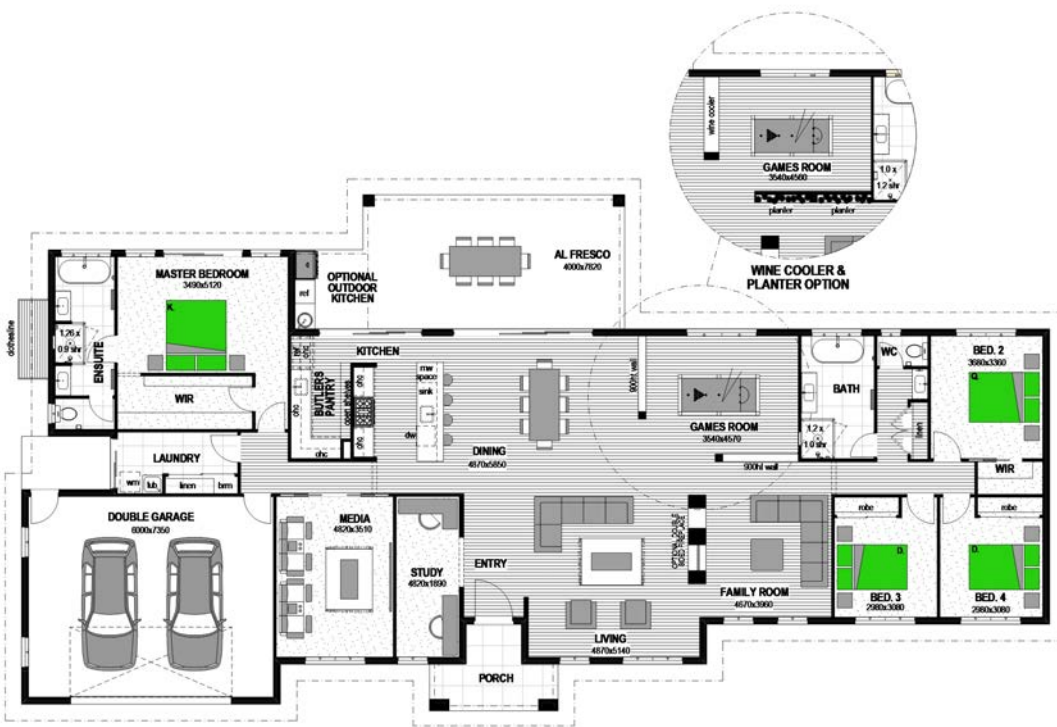

4 BED - 2 BATH - 2 CAR - 2 LIVING - MEDIA - STUDY - GAMES ROOM

ALPINE FACADE

# KORU 364

## Floor Area

|               |                                       |  |         |
|---------------|---------------------------------------|--|---------|
| Porch         | 7.2m <sup>2</sup>                     | Width                                    | 30.87m  |
| Alfresco      | 36.2m <sup>2</sup>                    | Length                                   | 15.49m  |
| Garage        | 47.9m <sup>2</sup>                    |  |         |
| Living        | 269.3m <sup>2</sup>                   | Typical Frontage                         | 33.87m+ |
| Laundry Patio | 4.3m <sup>2</sup>                     |  |         |
| <b>TOTAL</b>  | <b>(39.27 sqs) 364.9m<sup>2</sup></b> | Dimensions shown are for Classic Façade. |         |