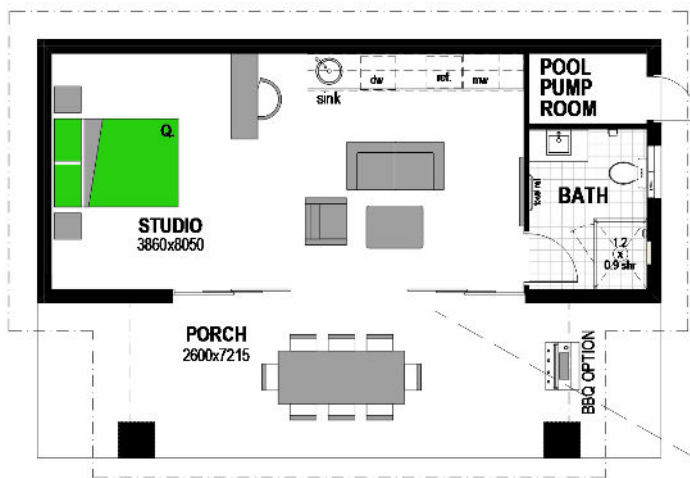

1 BED - 1 BATH

ALPINE FAÇADE

# POOL HOUSE 65

**POCKET STACKER DOOR OPTION**

## Floor Area

Living	46.90m <sup>2</sup>	Width	10.56m
Porch	18.80m <sup>2</sup>	Length	7.04m
<b>TOTAL</b>	<b>(7.07 sqs) 65.70m<sup>2</sup></b>	Typical Frontage	13.56m+

Dimensions shown are for Alpine Façade.