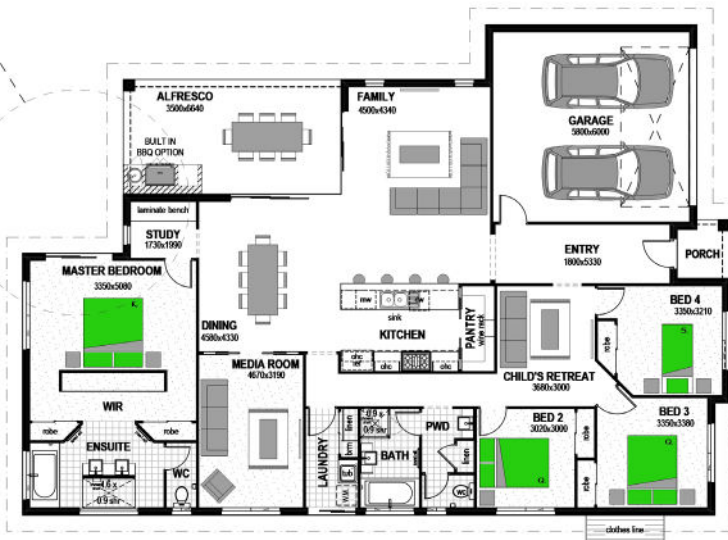

4 BED - 2 BATH - 2 CAR - MEDIA - STUDY - CHILD'S RETREAT

HAMPTONS FAÇADE

MILFORD 274

OPTION ONE

COAST FAÇADE

FEDERATION FAÇADE

PORTICO FAÇADE

CLASSIC FAÇADE

SKILLION FAÇADE

MOUNTAIN FAÇADE

Floor Area

Porch	2.7m ²	Width	14.95m
Alfresco	23.2m ²	Length	21.56m
Garage	37.9m ²		
Living	211.1m ²	Typical Frontage	17.95m+
TOTAL	(29.6 sqs) 275m²	Dimensions shown are for Classic Façade.	