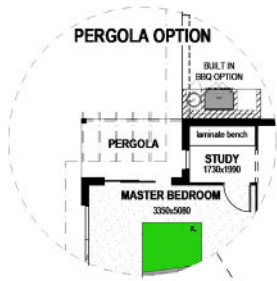

4 BED - 2 BATH - 2 CAR - MEDIA - STUDY - CHILD'S RETREAT

HAMPTONS FAÇADE

MILFORD 274

OPTION ONE

COAST FAÇADE

FEDERATION FAÇADE

PORTICO FAÇADE

CLASSIC FAÇADE

SKILLION FAÇADE

MOUNTAIN FAÇADE

Floor Area

Porch	2.7m ²	Width	14.95m
Alfresco	23.2m ²	Length	21.56m
Garage	37.9m ²		
Living	211.1m ²	Typical Frontage	17.95m+
TOTAL	(29.6 sqs) 275m²	Dimensions shown are for Classic Façade.	