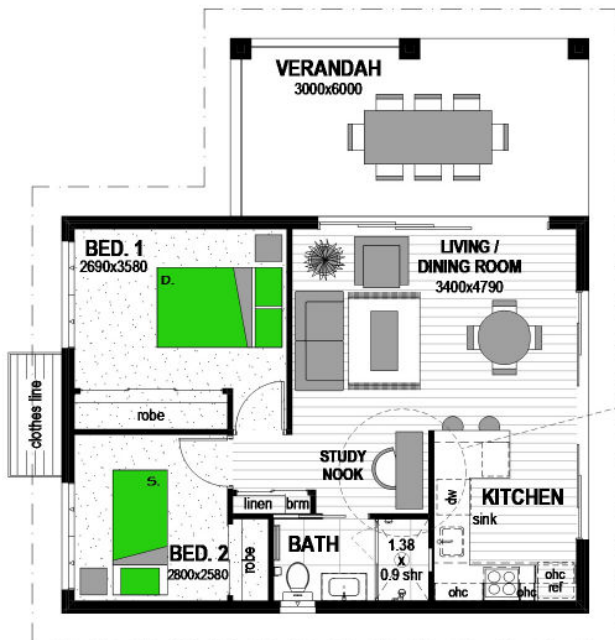

2 BED - 1 BATH - STUDY NOOK

MANUKA FACADE

TAIRUA 78

STAND ALONE MINOR DWELLING

CLASSIC FACADE

HAMPTONS FACADE

SKILLION FACADE

Floor Area

Living	59.7m ²	Width	9.7m
Verandah	18m ²	Length	8.9m
TOTAL	(8.4 sqs) 77.7m²	Typical Frontage	12.7m+

Dimensions shown are for Classic Façade.