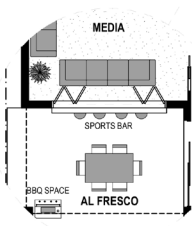

UPGRADE 1 : Sports Bar