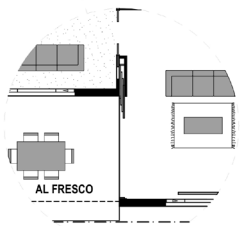

UPGRADE 2 : Alfresco Pocket Door

UPGRADE 3 : Butlers Pantry