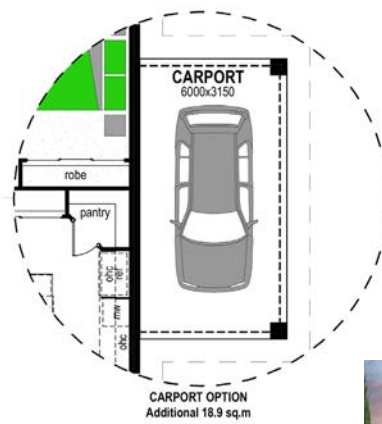

Manuka Façade - Option 1

2 1

Eve 100 Retreat

Floor Areas

Living	101.2m ²
TOTAL	(10.9sqsq) 101.2m ²
Width	11.3m
Depth	9.3m

Floor plan and dimensions shown are for the Classic Façade.

Classic Façade - Option 1